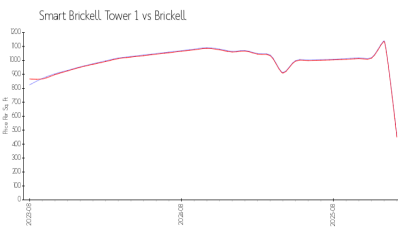

Smart Brickell Tower 1

229-239 SW 9 St, Brickell, FL, Miami-Dade FL33130

Building Information

Number of units: 100
 Number of active listings for rent: 1
 Number of active listings for sale: 20
 Building inventory for sale: 20%
 Number of sales over the last 12 months: 3
 Number of sales over the last 6 months: 2
 Number of sales over the last 3 months: 1
 Smart Brickell
 239 SW 9th St,
 Miami, FL 33130
<https://>

Built in 2023 - 100 units - 25 floors

Market Information

Smart Brickell Tower 1: \$457/sq. ft.
 Brickell: \$450/sq. ft.

Brickell: \$450/sq. ft.
 Miami-Dade: \$681/sq. ft.

Inventory for Sale

Smart Brickell Tower 1: 20%
 Brickell: 20%
 Miami-Dade: 4%