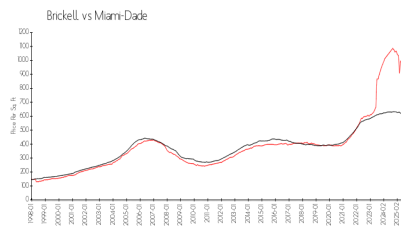

Smart Brickell Tower 1

229-239 SW 9 St, Brickell, FL, Miami-Dade FL33130

Building Information

Number of units: 100
 Number of active listings for rent: 1
 Number of active listings for sale: 20
 Building inventory for sale: 20%
 Number of sales over the last 12 months: 3
 Number of sales over the last 6 months: 2
 Number of sales over the last 3 months: 1
 Smart Brickell
 239 SW 9th St,
 Miami, FL 33130
<https://>

Built in 2023 - 100 units - 25 floors

Market Information

Smart Brickell Tower 1: \$457/sq. ft.
 Brickell: \$450/sq. ft.

Brickell: \$450/sq. ft.
 Miami-Dade: \$681/sq. ft.

Inventory for Sale

Smart Brickell Tower 1: 20%
 Brickell: 20%
 Miami-Dade: 4%