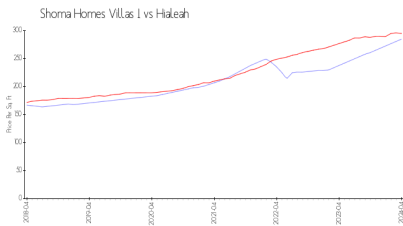

Shoma Homes Villas I

6900 NW 174 Ter, Hialeah, FL, Miami-Dade 33015

Building Information

Number of units:	121
Number of active listings for rent:	2
Number of active listings for sale:	2
Building inventory for sale:	1%
Number of sales over the last 12 months:	1
Number of sales over the last 6 months:	1
Number of sales over the last 3 months:	1

Built in 2003 - 121 units - 2 floors

Market Information

Shoma Homes Villas I: \$285/sq. ft.
Hialeah: \$295/sq. ft.

Hialeah: \$295/sq. ft.
Miami-Dade: \$695/sq. ft.

Inventory for Sale

Shoma Homes Villas I	1%
Hialeah	1%
Miami-Dade	3%