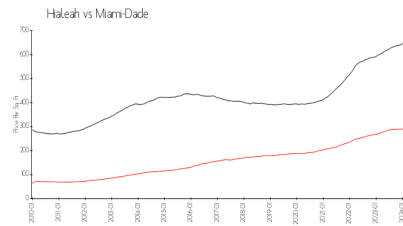

Shoma Homes Villas I

6900 NW 174 Ter, Hialeah, FL, Miami-Dade 33015

Building Information

Number of units:	121
Number of active listings for rent:	2
Number of active listings for sale:	2
Building inventory for sale:	1%
Number of sales over the last 12 months:	1
Number of sales over the last 6 months:	1
Number of sales over the last 3 months:	1

Built in 2003 - 121 units - 2 floors

Market Information

Shoma Homes Villas I: \$285/sq. ft.
Hialeah: \$295/sq. ft.

Hialeah: \$295/sq. ft.
Miami-Dade: \$695/sq. ft.

Inventory for Sale

Shoma Homes Villas I	1%
Hialeah	1%
Miami-Dade	3%