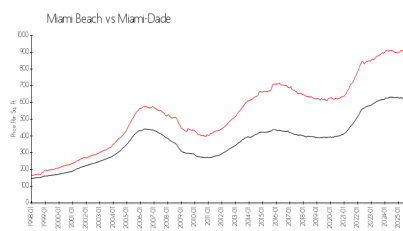

Tower Fourty One

4101 Pine Tree Dr, Miami Beach, FL, Miami-Dade 33140

Building Information

Number of units: 444
 Number of active listings for rent: 2
 Number of active listings for sale: 3
 Building inventory for sale: 0%
 Number of sales over the last 12 months: 4
 Number of sales over the last 6 months: 1
 Number of sales over the last 3 months: 1
 Tower Forty One Association Inc
 4101 Pine Tree Dr, Miami Beach, FL 33140
 (305) 534-8378
<https://>

Built in 1974 - 444 units - 18 floors

Market Information

Tower Fourty One: \$710/sq. ft.
 Miami Beach: \$954/sq. ft.

Miami Beach: \$954/sq. ft.
 Miami-Dade: \$671/sq. ft.

Inventory for Sale

Tower Fourty One: 0%
 Miami Beach: 4%
 Miami-Dade: 4%