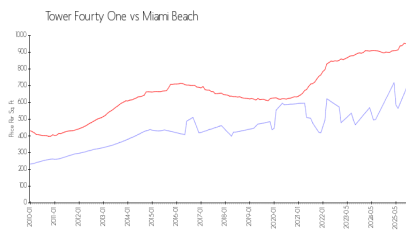

Tower Fourty One

4101 Pine Tree Dr, Miami Beach, FL, Miami-Dade 33140

Building Information

Number of units: 444
 Number of active listings for rent: 2
 Number of active listings for sale: 3
 Building inventory for sale: 0%
 Number of sales over the last 12 months: 4
 Number of sales over the last 6 months: 1
 Number of sales over the last 3 months: 1
 Tower Forty One Association Inc
 4101 Pine Tree Dr, Miami Beach, FL 33140
 (305) 534-8378
<https://>

Built in 1974 - 444 units - 18 floors

Market Information

Tower Fourty One: \$710/sq. ft.
 Miami Beach: \$954/sq. ft.

Miami Beach: \$954/sq. ft.
 Miami-Dade: \$671/sq. ft.

Inventory for Sale

Tower Fourty One: 0%
 Miami Beach: 4%
 Miami-Dade: 4%