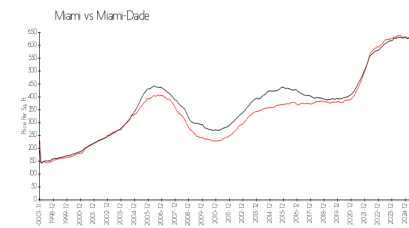

Market Information

Brickell Place C: $485/sq. ft.
Miami: $627/sq. ft.

Miami: $627/sq. ft.
Miami-Dade: $671/sq. ft.

Inventory for Sale

Brickell Place C: 3%
Miami: 5%
Miami-Dade: 4%

Avg. Time to Close Over Last 12 Months

Brickell Place C: 55 days
Miami: 70 days
Miami-Dade: 77 days