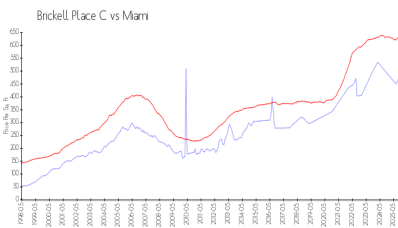

Market Information

Brickell Place C: $485/sq. ft.
Miami: $627/sq. ft.

Miami: $627/sq. ft.
Miami-Dade: $671/sq. ft.

Inventory for Sale

Brickell Place C: 3%
Miami: 5%
Miami-Dade: 4%

Avg. Time to Close Over Last 12 Months

Brickell Place C: 55 days
Miami: 70 days
Miami-Dade: 77 days