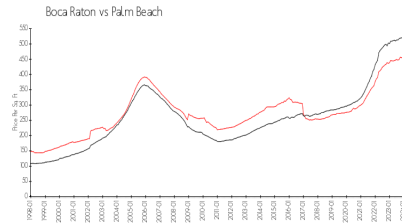

Market Information

Coach Houses of Town Place:	$291/sq. ft.	Boca Raton:	$456/sq. ft.
Boca Raton:	$456/sq. ft.	Palm Beach:	$476/sq. ft.

Inventory for Sale

Coach Houses of Town Place	4%
Boca Raton	3%
Palm Beach	3%

Avg. Time to Close Over Last 12 Months

Coach Houses of Town Place	36 days
Boca Raton	58 days
Palm Beach	57 days