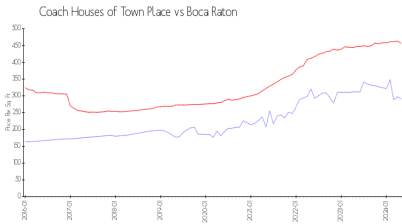

Coach Houses of Town Place

520 Coach House Cir, Boca Raton, FL, Palm Beach 33486

Building Information

Number of units:	312
Number of active listings for rent:	1
Number of active listings for sale:	15
Building inventory for sale:	4%
Number of sales over the last 12 months:	16
Number of sales over the last 6 months:	11
Number of sales over the last 3 months:	7

Built in 1985/1990 - 312 units - 2 floors

Market Information

Coach Houses of Town Place:	\$291/sq. ft.	Boca Raton:	\$456/sq. ft.
Boca Raton:	\$456/sq. ft.	Palm Beach:	\$476/sq. ft.

Inventory for Sale

Coach Houses of Town Place	4%
Boca Raton	3%
Palm Beach	3%