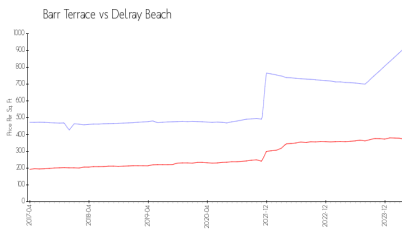

Barr Terrace

50 East Rd, Delray Beach, FL, Palm Beach 33483

Building Information

Number of units:	95
Number of active listings for rent:	0
Number of active listings for sale:	3
Building inventory for sale:	3%
Number of sales over the last 12 months:	1
Number of sales over the last 6 months:	0
Number of sales over the last 3 months:	0

Barr Terrace Condominium
Address: 50 E Rd,
Delray Beach, FL 33483
Phone: +1 561-278-5656

Built in 1970 - 95 units - 12 floors

Market Information

Barr Terrace: \$916/sq. ft.
Delray Beach: \$371/sq. ft.

Delray Beach: \$371/sq. ft.
Palm Beach: \$475/sq. ft.