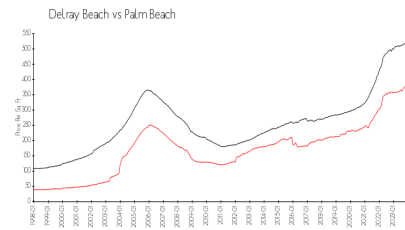

Delray Beach: $371/sq. ft.
Palm Beach: $475/sq. ft.

Inventory for Sale

Barr Terrace	3%
Delray Beach	3%
Palm Beach	3%

Avg. Time to Close Over Last 12 Months

Barr Terrace	n/a
Delray Beach	54 days
Palm Beach	56 days