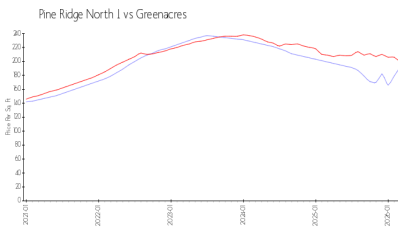

## Market Information

Pine Ridge North I: \$192/sq. ft.  
Greenacres: \$199/sq. ft.

Greenacres: \$199/sq. ft.  
Palm Beach: \$454/sq. ft.