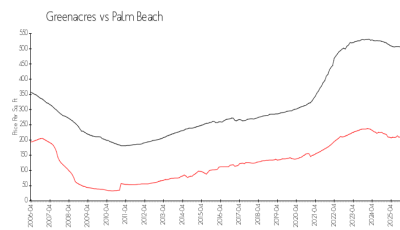

## Market Information

Pine Ridge North I: \$192/sq. ft.  
Greenacres: \$199/sq. ft.

Greenacres: \$199/sq. ft.  
Palm Beach: \$454/sq. ft.