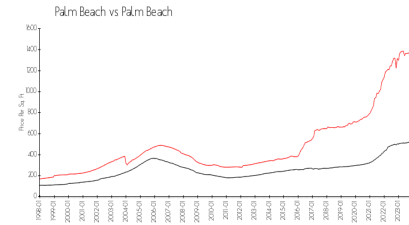

## Market Information

Lake Towers: \$2138/sq. ft.  
 Palm Beach: \$1493/sq. ft.

Palm Beach: \$1493/sq. ft.  
 Palm Beach: \$476/sq. ft.