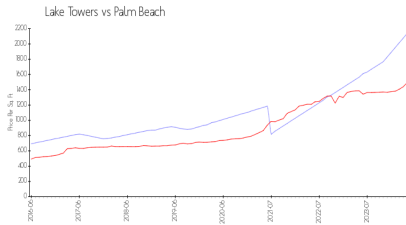

## Market Information

Lake Towers: \$2138/sq. ft.  
 Palm Beach: \$1493/sq. ft.

Palm Beach: \$1493/sq. ft.  
 Palm Beach: \$476/sq. ft.