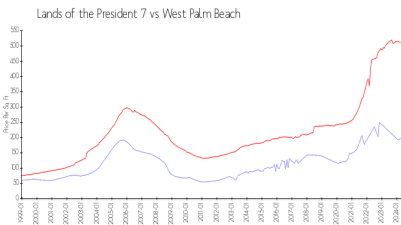

Lands of the President 7

2425 Presidential Wy, West Palm Beach, FL, Palm Beach 33401

Building Information

Number of units:	114
Number of active listings for rent:	3
Number of active listings for sale:	14
Building inventory for sale:	12%
Number of sales over the last 12 months:	5
Number of sales over the last 6 months:	2
Number of sales over the last 3 months:	1

Lands Of Prsdent Condo 7 Assoc
 2425 Presidential Way
 West Palm Beach, FL33401-1322
 (561) 684-0052

Built in 1974 - 114 units - 21 floors

Market Information

Lands of the President 7: \$198/sq. ft.
 West Palm Beach: \$511/sq. ft.