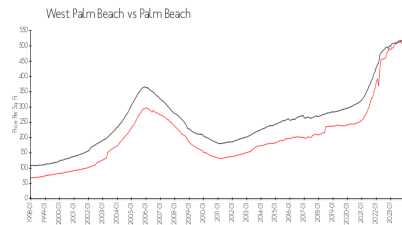

Market Information

Lands of the President 7: $198/sq. ft.
West Palm Beach: $511/sq. ft.

West Palm Beach: $511/sq. ft.
Palm Beach: $475/sq. ft.

Inventory for Sale

Lands of the President 7	12%
West Palm Beach	4%
Palm Beach	3%

Avg. Time to Close Over Last 12 Months

Lands of the President 7	81 days
West Palm Beach	52 days
Palm Beach	56 days