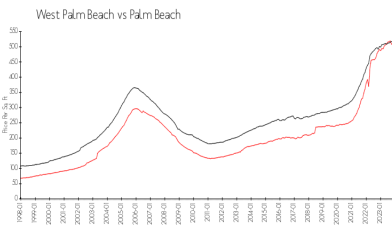

Market Information

Lands of the President 8: $217/sq. ft.
West Palm Beach: $511/sq. ft.

West Palm Beach: $511/sq. ft.
Palm Beach: $475/sq. ft.

Inventory for Sale

Lands of the President 8	4%
West Palm Beach	4%
Palm Beach	3%

Avg. Time to Close Over Last 12 Months

Lands of the President 8	29 days
West Palm Beach	52 days
Palm Beach	56 days