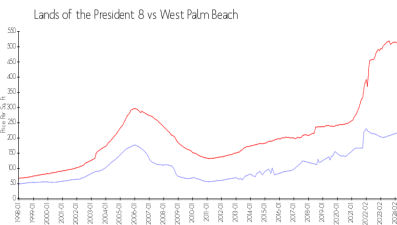

Lands of the President 8

2500 Presidential Wy, West Palm Beach, FL, Palm Beach 33401

Building Information

Number of units:	122
Number of active listings for rent:	6
Number of active listings for sale:	5
Building inventory for sale:	4%
Number of sales over the last 12 months:	8
Number of sales over the last 6 months:	2
Number of sales over the last 3 months:	1

The Lands Of The President
 Condominium E
 2950 Presidential Way
 West Palm Beach, FL33401-1114
 (561) 689-2828

Built in 1975 - 122 units - 5 floors

Market Information

Lands of the President 8: \$217/sq. ft.
 West Palm Beach: \$511/sq. ft.