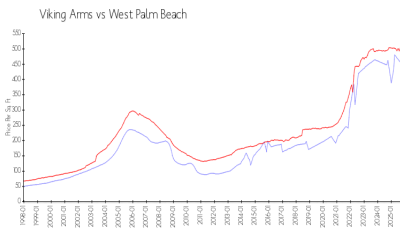

Viking Arms

1527 S Flagler Dr, West Palm Beach, FL, Palm Beach 33401

Building Information

Number of units: 87
Number of active listings for rent: 3
Number of active listings for sale: 0
Building inventory for sale:
Number of sales over the last 12 months: 6%
Number of sales over the last 6 months: 1
Number of sales over the last 3 months: 1
Viking Arms Condominium Association
1527 S Flagler Dr, West Palm Beach,
FL 33401
(561) 832-5427
<https://>

Built in 1980 - 87 units - 3 floors

Market Information

Viking Arms: \$458/sq. ft.
West Palm Beach: \$506/sq. ft.

West Palm Beach: \$506/sq. ft.
Palm Beach: \$453/sq. ft.

Inventory for Sale

Viking Arms
West Palm Beach
0%