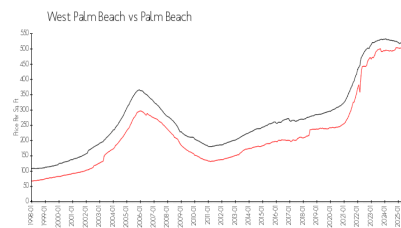

Viking Arms

1527 S Flagler Dr, West Palm Beach, FL, Palm Beach 33401

Building Information

Number of units: 87
Number of active listings for rent: 3
Number of active listings for sale: 0
Building inventory for sale:
Number of sales over the last 12 months: 6%
Number of sales over the last 6 months: 1
Number of sales over the last 3 months: 1
Viking Arms Condominium Association
1527 S Flagler Dr, West Palm Beach,
FL 33401
(561) 832-5427
<https://>

Built in 1980 - 87 units - 3 floors

Market Information

Viking Arms: \$458/sq. ft.
West Palm Beach: \$506/sq. ft.

West Palm Beach: \$506/sq. ft.
Palm Beach: \$453/sq. ft.

Inventory for Sale

Viking Arms
West Palm Beach
0%