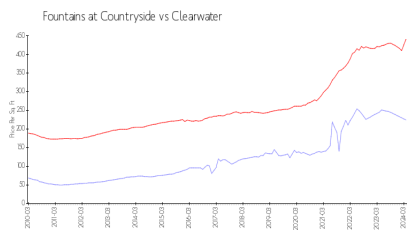

Fountains at Countryside

2500 Winding Creek Blvd, Clearwater, FL, Pinellas 33761

Building Information

Number of units: 168
 Number of active listings for rent: 1
 Number of active listings for sale: 3
 Building inventory for sale: 1%
 Number of sales over the last 12 months: 9
 Number of sales over the last 6 months: 3
 Number of sales over the last 3 months: 1

Built in 1987 - 168 units - 3 floors

The Fountains at Countryside
 Address: 2500 Winding Creek Blvd, Clearwater, FL 33761
 Phone: +1 813-448-3981
<http://www.facondos.com/>

Market Information

Fountains at Countryside: \$224/sq. ft.
 Clearwater: \$441/sq. ft.

Clearwater: \$441/sq. ft.
 Pinellas: \$419/sq. ft.

Inventory for Sale

Fountains at Countryside: 1%
 Clearwater: 4%
 Pinellas: 3%

Avg. Time to Close Over Last 12 Months

Fountains at Countryside: 22 days
 Clearwater: 62 days
 Pinellas: 62 days