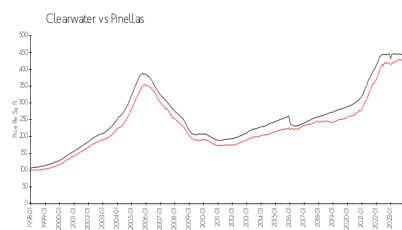

Market Information

Fountains at Countryside: $224/sq. ft.
Clearwater: $441/sq. ft.

Clearwater: $441/sq. ft.
Pinellas: $419/sq. ft.

Inventory for Sale

Fountains at Countryside: 1%
Clearwater: 4%
Pinellas: 3%

Avg. Time to Close Over Last 12 Months

Fountains at Countryside: 22 days
Clearwater: 62 days
Pinellas: 62 days