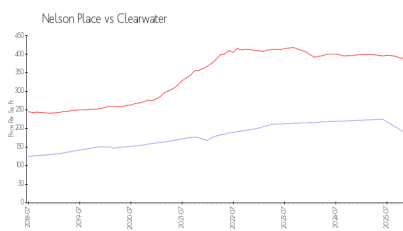

Nelson Place

1535 Nursery Rd, Clearwater, FL, Pinellas 33756

Building Information

Number of units: 31
Number of active listings for rent: 0
Number of active listings for sale: 4
Building inventory for sale: 12%
Number of sales over the last 12 months: 2
Number of sales over the last 6 months: 2
Number of sales over the last 3 months: 1
Nelson Place Condo
Address: 1535 Nursery Rd,
Clearwater, FL 33756
<https://>

Built in 1984 - 31 units - 1 floor

Market Information

Nelson Place: \$190/sq. ft.
Clearwater: \$388/sq. ft.

Clearwater: \$388/sq. ft.
Pinellas: \$387/sq. ft.

Inventory for Sale

Nelson Place 12%
Clearwater 8%
Pinellas 8%

Avg. Time to Close Over Last 12 Months

Nelson Place 81 days
Clearwater 107 days
Pinellas 100 days