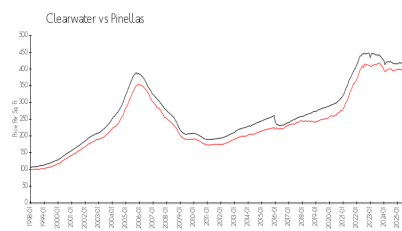

Nelson Place

1535 Nursery Rd, Clearwater, FL, Pinellas 33756

Building Information

Number of units: 31
Number of active listings for rent: 0
Number of active listings for sale: 4
Building inventory for sale: 12%
Number of sales over the last 12 months: 2
Number of sales over the last 6 months: 2
Number of sales over the last 3 months: 1
Nelson Place Condo
Address: 1535 Nursery Rd,
Clearwater, FL 33756
<https://>

Built in 1984 - 31 units - 1 floor

Market Information

Nelson Place: \$190/sq. ft.
Clearwater: \$388/sq. ft.

Clearwater: \$388/sq. ft.
Pinellas: \$387/sq. ft.

Inventory for Sale

Nelson Place 12%
Clearwater 8%
Pinellas 8%

Avg. Time to Close Over Last 12 Months

Nelson Place 81 days
Clearwater 107 days
Pinellas 100 days