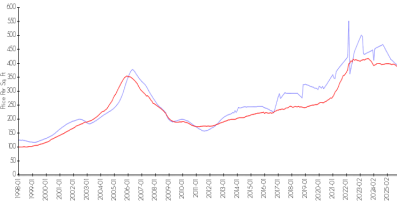

Sunwatch on Island Estates

670 Island Wy, Clearwater, FL, Pinellas 33767

Building Information

Number of units: 96
 Number of active listings for rent: 1
 Number of active listings for sale: 7
 Building inventory for sale: 7%
 Number of sales over the last 12 months: 2
 Number of sales over the last 6 months: 1
 Number of sales over the last 3 months: 1
 Sunwatch Homeowners Condominium Association
 670 Island Way, Clearwater, FL 33767,
 (727) 442-6767
<https://www.sunwatchers.com/>

Built in 1997 - 96 units - 10 floors

Market Information

Sunwatch on Island Estates vs Clearwater

Clearwater vs Pinellas

Sunwatch on Island Estates:	\$392/sq. ft.	Clearwater:	\$388/sq. ft.
Clearwater:	\$388/sq. ft.	Pinellas:	\$387/sq. ft.