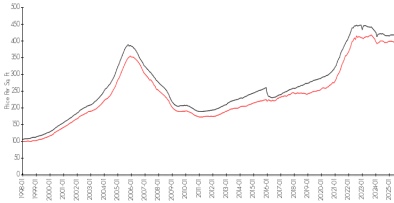

Sunwatch on Island Estates

670 Island Wy, Clearwater, FL, Pinellas 33767

Building Information

Number of units: 96
 Number of active listings for rent: 1
 Number of active listings for sale: 7
 Building inventory for sale: 7%
 Number of sales over the last 12 months: 2
 Number of sales over the last 6 months: 1
 Number of sales over the last 3 months: 1
 Sunwatch Homeowners Condominium Association
 670 Island Way, Clearwater, FL 33767,
 (727) 442-6767
<https://www.sunwatchers.com/>

Built in 1997 - 96 units - 10 floors

Market Information

Sunwatch on Island Estates vs Clearwater

Clearwater vs Pinellas

Sunwatch on Island Estates:	\$392/sq. ft.	Clearwater:	\$388/sq. ft.
Clearwater:	\$388/sq. ft.	Pinellas:	\$387/sq. ft.