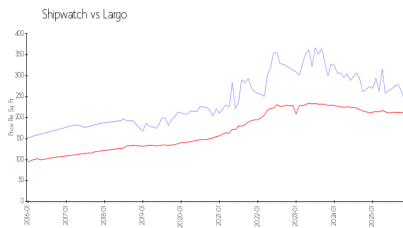

Shipwatch

11500-11730 Shipwatch Dr, Largo, FL, Pinellas 33774

Building Information

Number of units: 404
 Number of active listings for rent: 0
 Number of active listings for sale: 26
 Building inventory for sale: 6%
 Number of sales over the last 12 months: 20
 Number of sales over the last 6 months: 8
 Number of sales over the last 3 months: 3
 Shipwatch Homeowners Association
 11900 Shipwatch Dr
 Largo, FL 33774
 (727) 595-9300
<https://www.shipwatchyachtandtennisclub.com/>

Built in 1984/1994 - 404 units - 8 floors

Market Information

Shipwatch:	\$243/sq. ft.	Largo:	\$211/sq. ft.
Largo:	\$211/sq. ft.	Pinellas:	\$387/sq. ft.

Inventory for Sale

Shipwatch	6%
Largo	5%
Pinellas	8%