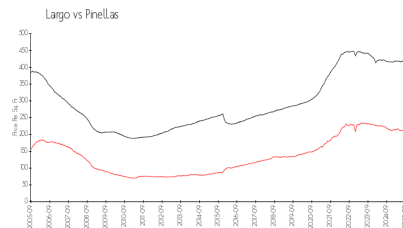

Shipwatch

11500-11730 Shipwatch Dr, Largo, FL, Pinellas 33774

Building Information

Number of units: 404
 Number of active listings for rent: 0
 Number of active listings for sale: 26
 Building inventory for sale: 6%
 Number of sales over the last 12 months: 20
 Number of sales over the last 6 months: 8
 Number of sales over the last 3 months: 3
 Shipwatch Homeowners Association
 11900 Shipwatch Dr
 Largo, FL 33774
 (727) 595-9300
<https://www.shipwatchyachtandtennisclub.com/>

Built in 1984/1994 - 404 units - 8 floors

Market Information

Shipwatch:	\$243/sq. ft.	Largo:	\$211/sq. ft.
Largo:	\$211/sq. ft.	Pinellas:	\$387/sq. ft.

Inventory for Sale

Shipwatch	6%
Largo	5%
Pinellas	8%