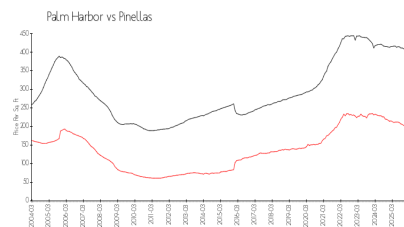

## Market Information

Harbourtowne at Country Woods: \$222/sq. ft.

Palm Harbor: \$200/sq. ft.

Palm Harbor: \$200/sq. ft.

Pinellas: \$383/sq. ft.