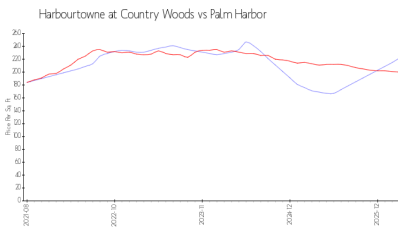

## Market Information

Harbourtowne at Country Woods: \$222/sq. ft.

Palm Harbor: \$200/sq. ft.

Palm Harbor: \$200/sq. ft.

Pinellas: \$383/sq. ft.