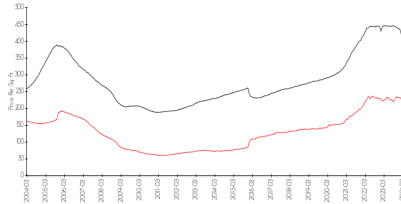

Lansbrook Village Windsor vs Palm Harbor

Palm Harbor vs Pinellas

Lansbrook Village Windsor: \$278/sq. ft.
 Palm Harbor: \$225/sq. ft.

Palm Harbor: \$225/sq. ft.
 Pinellas: \$419/sq. ft.

Inventory for Sale