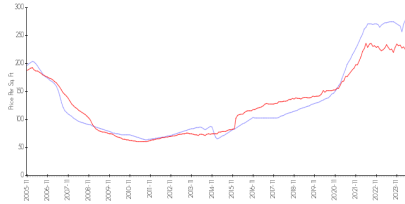

Market Information

Lansbrook Village Windsor vs Palm Harbor