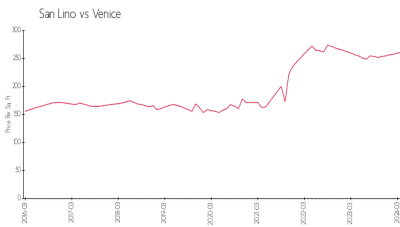

Market Information

San Lino: $261/sq. ft.
Venice: $261/sq. ft.