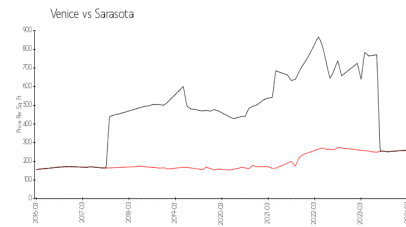

## Market Information

San Lino: \$261/sq. ft.  
 Venice: \$261/sq. ft.

Venice: \$261/sq. ft.  
 Sarasota: \$873/sq. ft.