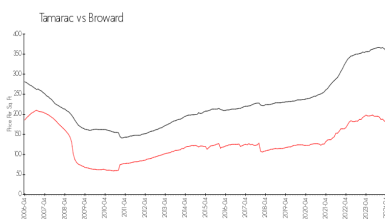

## Market Information

Weldon (Kings Point):	\$175/sq. ft.	Tamarac:	\$182/sq. ft.
Tamarac:	\$182/sq. ft.	Broward:	\$351/sq. ft.