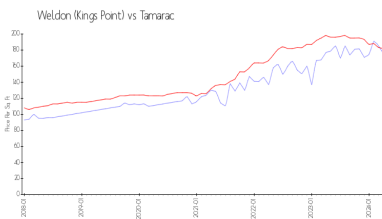

## Market Information

Weldon (Kings Point):	\$175/sq. ft.	Tamarac:	\$182/sq. ft.
Tamarac:	\$182/sq. ft.	Broward:	\$351/sq. ft.