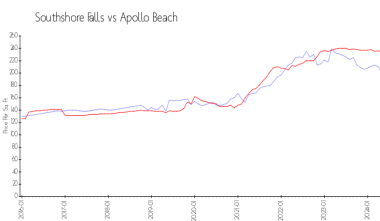

Building Association Information

Southshore Falls HOA
 Address: 5831 Cascade Falls Dr
 Apollo Beach, FL 33572
 Phone: +1 813-641-3616

<http://www.southshorefalls.net/>

Market Information

Southshore Falls:	\$197/sq. ft.	Apollo Beach:	\$233/sq. ft.
Apollo Beach:	\$233/sq. ft.	Hillsborough:	\$259/sq. ft.