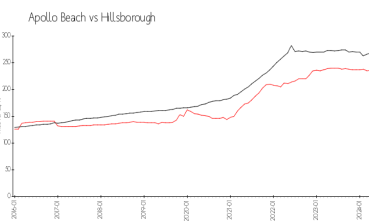

Building Association Information

Southshore Falls HOA
 Address: 5831 Cascade Falls Dr
 Apollo Beach, FL 33572
 Phone: +1 813-641-3616

<http://www.southshorefalls.net/>

Market Information

Southshore Falls:	\$197/sq. ft.	Apollo Beach:	\$233/sq. ft.
Apollo Beach:	\$233/sq. ft.	Hillsborough:	\$259/sq. ft.