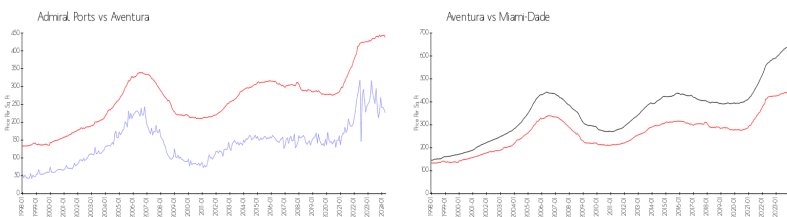

## Market Information

|                |               |             |               |
|----------------|---------------|-------------|---------------|
| Admiral Ports: | \$227/sq. ft. | Aventura:   | \$437/sq. ft. |
| Aventura:      | \$437/sq. ft. | Miami-Dade: | \$695/sq. ft. |