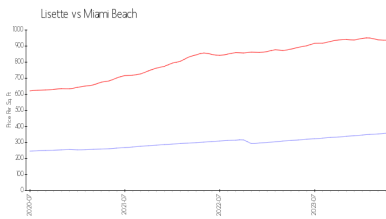

Unit 507 - Lisette

507 - 1990 Marseille Dr, Miami Beach, FL, Miami-Dade 33141

Unit Information

MLS Number: A11547222
Status: Active
Size: 672 Sq ft.
Bedrooms: 1
Full Bathrooms: 1
Half Bathrooms: 1
Parking Spaces:
View:
Rental Price: $2,250
List PPSF: $3
Valuated Price: $243,000
Valuated PPSF: $362

The above valuated price is a baseline figure that does not take into account any specific renovation, upgrade, split, merge, or deterioration of the unit.

Building Information

Number of units: 32
Number of active listings for rent: 0
Number of active listings for sale: 3
Building inventory for sale: 9%
Number of sales over the last 12 months: 2
Number of sales over the last 6 months: 1
Number of sales over the last 3 months: 0

Market Information

Lisette: $357/sq. ft.
Miami Beach: $937/sq. ft.