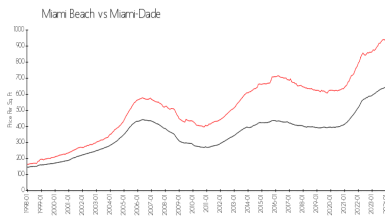

Market Information

Lisette: \$357/sq. ft.
 Miami Beach: \$937/sq. ft.

Miami Beach: \$937/sq. ft.
 Miami-Dade: \$695/sq. ft.

Inventory for Sale

Lisette: 9%
 Miami Beach: 4%
 Miami-Dade: 3%

Avg. Time to Close Over Last 12 Months