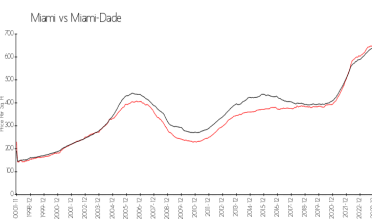

## Market Information

Club @ Brickell Bay: \$622/sq. ft.  
Miami: \$669/sq. ft.

Miami: \$669/sq. ft.  
Miami-Dade: \$695/sq. ft.