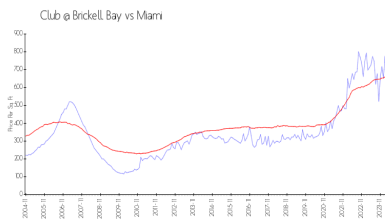

## Market Information

Club @ Brickell Bay: \$622/sq. ft.  
Miami: \$669/sq. ft.

Miami: \$669/sq. ft.  
Miami-Dade: \$695/sq. ft.