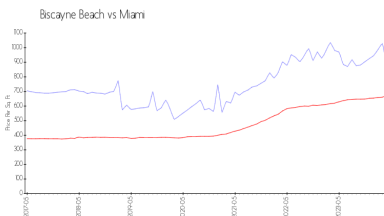

Market Information

Biscayne Beach:	$857/sq. ft.	Miami:	$669/sq. ft.
Miami:	$669/sq. ft.	Miami-Dade:	$695/sq. ft.

Inventory for Sale

Biscayne Beach	5%
Miami	4%
Miami-Dade	3%