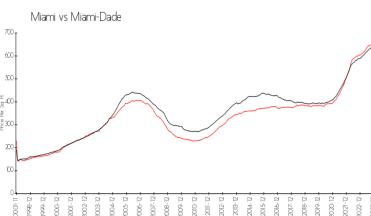

Market Information

Biscayne Beach:	$857/sq. ft.	Miami:	$669/sq. ft.
Miami:	$669/sq. ft.	Miami-Dade:	$695/sq. ft.

Inventory for Sale

Biscayne Beach	5%
Miami	4%
Miami-Dade	3%