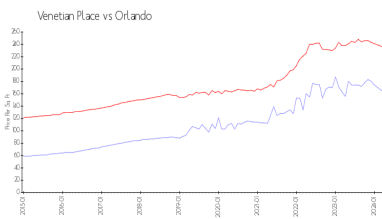

Building Association Information

Venetian Place
 5749 Gatlin Ave
 Orlando, FL 32822
 Phone number (407) 384-6448

<http://www.venetian-hoa.com/vp/home.asp>

Market Information

Venetian Place:	\$162/sq. ft.	Orlando:	\$235/sq. ft.
Orlando:	\$235/sq. ft.	Orange:	\$246/sq. ft.

Inventory for Sale

Venetian Place 1%
 Orlando 2%
 Orange 2%

Avg. Time to Close Over Last 12 Months

Venetian Place 44 days
 Orlando 42 days
 Orange 42 days