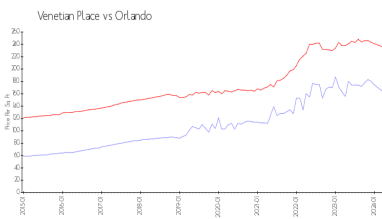

Building Association Information

Venetian Place
 5749 Gatlin Ave
 Orlando, FL 32822
 Phone number (407) 384-6448

<http://www.venetian-hoa.com/vp/home.asp>

Market Information

Venetian Place:	\$162/sq. ft.	Orlando:	\$235/sq. ft.
Orlando:	\$235/sq. ft.	Orange:	\$246/sq. ft.

Inventory for Sale

Venetian Place 1%
 Orlando 2%
 Orange 2%

Avg. Time to Close Over Last 12 Months

Venetian Place 44 days
 Orlando 45 days
 Orange 45 days