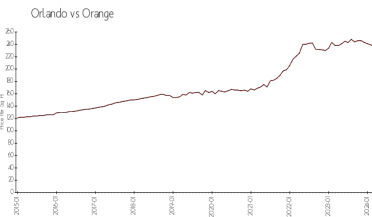

## Market Information

Venetian Place:	\$162/sq. ft.	Orlando:	\$235/sq. ft.
Orlando:	\$235/sq. ft.	Orange:	\$246/sq. ft.