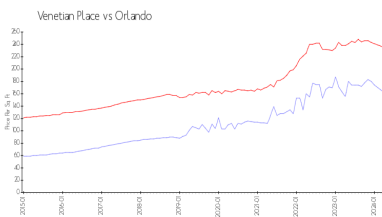

## Market Information

Venetian Place:	\$162/sq. ft.	Orlando:	\$235/sq. ft.
Orlando:	\$235/sq. ft.	Orange:	\$246/sq. ft.