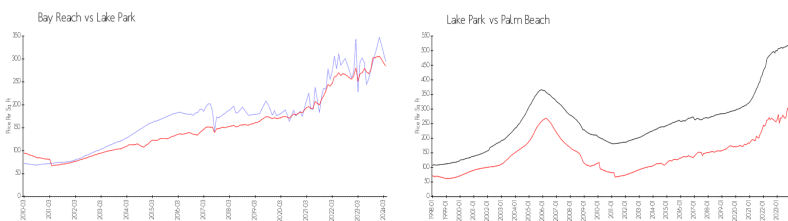

Unit 1125 Lake Shore Dr # 205 - Bay Reach

1125 Lake Shore Dr # 205 - 1010-1155 Lake Shore Dr, Lake Park, FL, Palm Beach 33403

Unit Information

MLS Number:	RX-10944872
Status:	Active
Size:	959 Sq ft.
Bedrooms:	1
Full Bathrooms:	1
Half Bathrooms:	0
Parking Spaces:	Assigned, Garage - Detached, Guest
View:	
Rental Price:	$2,500
List PPSF:	$3
Valuated Price:	$225,000
Valuated PPSF:	$296

The above valuated price is a baseline figure that does not take into account any specific renovation, upgrade, split, merge, or deterioration of the unit.

Building Information

Number of units:	220
Number of active listings for rent:	0
Number of active listings for sale:	8
Building inventory for sale:	3%
Number of sales over the last 12 months:	8
Number of sales over the last 6 months:	2
Number of sales over the last 3 months:	0

Building Association Information

Bay Reach
Address 1001 Lake Shore Dr
Lake Park, Florida 33403
Phone +1 561-845-0755

Market Information

Bay Reach:	$294/sq. ft.	Lake Park:	$284/sq. ft.
Lake Park:	$284/sq. ft.	Palm Beach:	$475/sq. ft.

Inventory for Sale

Bay Reach	4%
Lake Park	5%
Palm Beach	3%

Avg. Time to Close Over Last 12 Months

Bay Reach	48 days
Lake Park	47 days
Palm Beach	56 days