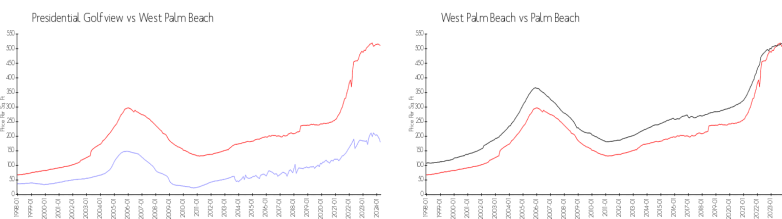

Market Information

Presidential Golfview:	$180/sq. ft.	West Palm Beach:	$511/sq. ft.
West Palm Beach:	$511/sq. ft.	Palm Beach:	$475/sq. ft.