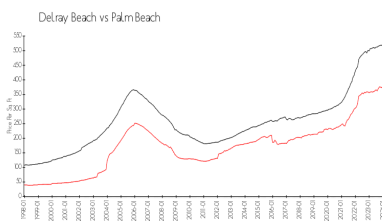

Unit 1050 Crystal Way # D - Bahia at Delray

1050 Crystal Way # D - 1385 Crystal Wy, Delray Beach, FL, Palm Beach 33444

Unit Information

MLS Number:	RX-10957225
Status:	Pending
Size:	630 Sq ft.
Bedrooms:	1
Full Bathrooms:	1
Half Bathrooms:	0
Parking Spaces:	Assigned
View:	Other
List Price:	$209,000
List PPSF:	$332
Valuated Price:	$190,000
Valuated PPSF:	$302

The above valuated price is a baseline figure that does not take into account any specific renovation, upgrade, split, merge, or deterioration of the unit.

Building Information

Number of units:	236
Number of active listings for rent:	0
Number of active listings for sale:	9
Building inventory for sale:	3%
Number of sales over the last 12 months:	10
Number of sales over the last 6 months:	5
Number of sales over the last 3 months:	1

Recent Sales

Unit #	Size	Closing Date	Sale Price	PPSF
P		Jan 2024	$283,000	
I	1,033 sq ft	Dec 2023	$265,000	$257
K	756 sq ft	Dec 2023	$250,000	$331
H	1,033 sq ft	Dec 2023	$330,000	$319
L	623 sq ft	Sep 2023	$230,000	$369

Market Information

Bahia at Delray:	$301/sq. ft.	Delray Beach:	$371/sq. ft.
Delray Beach:	$371/sq. ft.	Palm Beach:	$475/sq. ft.

Inventory for Sale

Bahia at Delray	4%
Delray Beach	3%
Palm Beach	3%

Avg. Time to Close Over Last 12 Months

Bahia at Delray	46 days
Delray Beach	54 days
Palm Beach	56 days