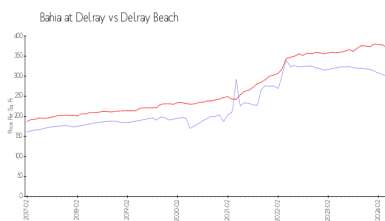

Unit 1050 Crystal Way # D - Bahia at Delray

1050 Crystal Way # D - 1385 Crystal Wy, Delray Beach, FL, Palm Beach 33444

Unit Information

MLS Number:	RX-10957225
Status:	Pending
Size:	630 Sq ft.
Bedrooms:	1
Full Bathrooms:	1
Half Bathrooms:	0
Parking Spaces:	Assigned
View:	Other
List Price:	$209,000
List PPSF:	$332
Valuated Price:	$190,000
Valuated PPSF:	$302

The above valuated price is a baseline figure that does not take into account any specific renovation, upgrade, split, merge, or deterioration of the unit.

Building Information

Number of units:	236
Number of active listings for rent:	0
Number of active listings for sale:	9
Building inventory for sale:	3%
Number of sales over the last 12 months:	10
Number of sales over the last 6 months:	5
Number of sales over the last 3 months:	1

Recent Sales

Unit #	Size	Closing Date	Sale Price	PPSF
P		Jan 2024	$283,000	
I	1,033 sq ft	Dec 2023	$265,000	$257
K	756 sq ft	Dec 2023	$250,000	$331
H	1,033 sq ft	Dec 2023	$330,000	$319
L	623 sq ft	Sep 2023	$230,000	$369

Market Information

Bahia at Delray:	$301/sq. ft.	Delray Beach:	$371/sq. ft.
Delray Beach:	$371/sq. ft.	Palm Beach:	$475/sq. ft.

Inventory for Sale

Bahia at Delray	4%
Delray Beach	3%
Palm Beach	3%

Avg. Time to Close Over Last 12 Months

Bahia at Delray	46 days
Delray Beach	54 days
Palm Beach	56 days