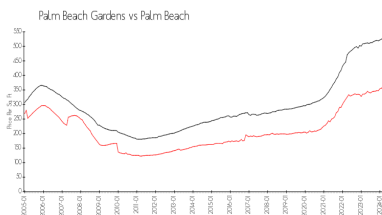

Unit 3202 Myrtlewood Cir E - Fiore at the Gardens

3202 Myrtlewood Cir E - 6101-10308 MyrtlewoodCir W, Palm Beach Gardens, FL, Palm Beach 33418

Unit Information

MLS Number:	RX-10960098
Status:	Active
Size:	988 Sq ft.
Bedrooms:	2
Full Bathrooms:	1
Half Bathrooms:	0
Parking Spaces:	Guest,Open
View:	Garden,Other
Rental Price:	$2,700
List PPSF:	$3
Valuated Price:	$300,000
Valuated PPSF:	$317

The above valuated price is a baseline figure that does not take into account any specific renovation, upgrade, split, merge, or deterioration of the unit.

Building Information

Number of units:	264
Number of active listings for rent:	0
Number of active listings for sale:	4
Building inventory for sale:	1%
Number of sales over the last 12 months:	12
Number of sales over the last 6 months:	8
Number of sales over the last 3 months:	6

Building Association Information

Fiore at the Gardens
Address: 100 Myrtlewood Dr,
Palm Beach Gardens, FL 33418
Phone: +1 561-776-6262

<https://www.fioreatthegardens.com/>

Market Information

Fiore at the Gardens: $317/sq. ft.

Palm Beach Gardens: $335/sq. ft.

Palm Beach Gardens: $335/sq. ft.

Palm Beach: $476/sq. ft.

Inventory for Sale

Fiore at the Gardens	2%
Palm Beach Gardens	2%
Palm Beach	3%

Avg. Time to Close Over Last 12 Months