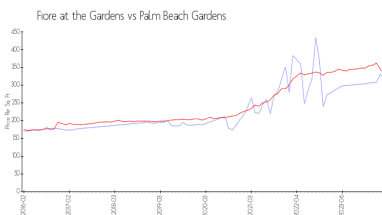

Building Association Information

Fiore at the Gardens
 Address: 100 Myrtlewood Dr,
 Palm Beach Gardens, FL 33418
 Phone: +1 561-776-6262

<https://www.fioreatthegardens.com/>

Market Information

Fiore at the Gardens: \$317/sq. ft.