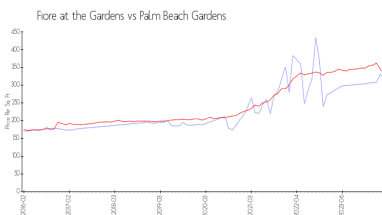

Unit 3211 Myrtlewood Cir E - Fiore at the Gardens

3211 Myrtlewood Cir E - 6101-10308 MyrtlewoodCir W, Palm Beach Gardens, FL, Palm Beach 33418

Unit Information

MLS Number: RX-10975889
Status: Active
Size: 1,031 Sq ft.
Bedrooms: 2
Full Bathrooms: 1
Half Bathrooms: 0
Parking Spaces:
View:
Rental Price: $2,500
List PPSF: $2
Valuated Price: $300,000
Valuated PPSF: $317

The above valuated price is a baseline figure that does not take into account any specific renovation, upgrade, split, merge, or deterioration of the unit.

Building Information

Number of units: 264
Number of active listings for rent: 0
Number of active listings for sale: 4
Building inventory for sale: 1%
Number of sales over the last 12 months: 12
Number of sales over the last 6 months: 8
Number of sales over the last 3 months: 6

Building Association Information

Fiore at the Gardens
Address: 100 Myrtlewood Dr,
Palm Beach Gardens, FL 33418
Phone: +1 561-776-6262

<https://www.fioreatthegardens.com/>

Market Information

Fiore at the Gardens: $317/sq. ft.

Palm Beach Gardens: $335/sq. ft.

Palm Beach Gardens: $335/sq. ft.

Palm Beach: $476/sq. ft.

Inventory for Sale

Fiore at the Gardens: 2%
Palm Beach Gardens: 2%
Palm Beach: 3%

Avg. Time to Close Over Last 12 Months