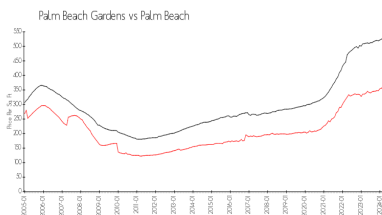

Unit 3211 Myrtlewood Cir E - Fiore at the Gardens

3211 Myrtlewood Cir E - 6101-10308 MyrtlewoodCir W, Palm Beach Gardens, FL, Palm Beach 33418

Unit Information

MLS Number: RX-10975889
Status: Active
Size: 1,031 Sq ft.
Bedrooms: 2
Full Bathrooms: 1
Half Bathrooms: 0
Parking Spaces:
View:
Rental Price: $2,500
List PPSF: $2
Valuated Price: $300,000
Valuated PPSF: $317

The above valuated price is a baseline figure that does not take into account any specific renovation, upgrade, split, merge, or deterioration of the unit.

Building Information

Number of units: 264
Number of active listings for rent: 0
Number of active listings for sale: 4
Building inventory for sale: 1%
Number of sales over the last 12 months: 12
Number of sales over the last 6 months: 8
Number of sales over the last 3 months: 6

Building Association Information

Fiore at the Gardens
Address: 100 Myrtlewood Dr,
Palm Beach Gardens, FL 33418
Phone: +1 561-776-6262

<https://www.fioreatthegardens.com/>

Market Information

Fiore at the Gardens: $317/sq. ft.

Palm Beach Gardens: $335/sq. ft.

Palm Beach Gardens: $335/sq. ft.

Palm Beach: $476/sq. ft.

Inventory for Sale

Fiore at the Gardens: 2%
Palm Beach Gardens: 2%
Palm Beach: 3%

Avg. Time to Close Over Last 12 Months