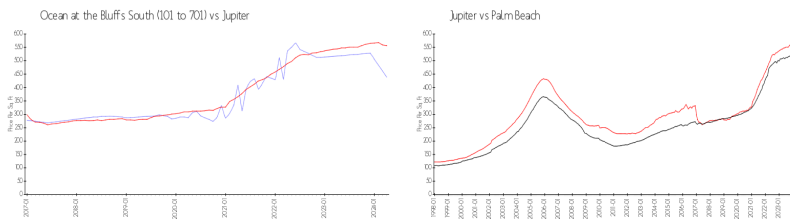

Building Association Information

Ocean At the Bluffs South
 Address: 401 S Seas Dr,
 Jupiter, FL 33477
 Phone: +1 561-746-3422

<https://www.thebluffsococeansouth.com/>

Market Information

Ocean at the Bluffs South (101 to 701):	\$438/sq. ft.	Jupiter:	\$557/sq. ft.
Jupiter:	\$557/sq. ft.	Palm Beach:	\$475/sq. ft.

Inventory for Sale

Ocean at the Bluffs South (101 to 701) 3%
 Jupiter 3%
 Palm Beach 3%

Avg. Time to Close Over Last 12 Months

Ocean at the Bluffs South (101 to 701) 71 days
 Jupiter 66 days

Palm Beach

56 days