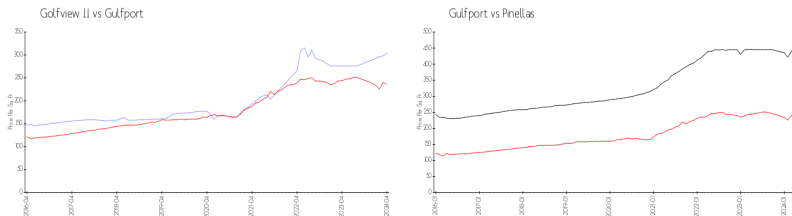

Market Information

Golfview II: $304/sq. ft.   Gulfport: $236/sq. ft.
Gulfport: $236/sq. ft.   Pinellas: $419/sq. ft.

Inventory for Sale

Golfview II: 4%
Gulfport: 4%
Pinellas: 3%

Avg. Time to Close Over Last 12 Months

Golfview II: 27 days
Gulfport: 72 days
Pinellas: 62 days