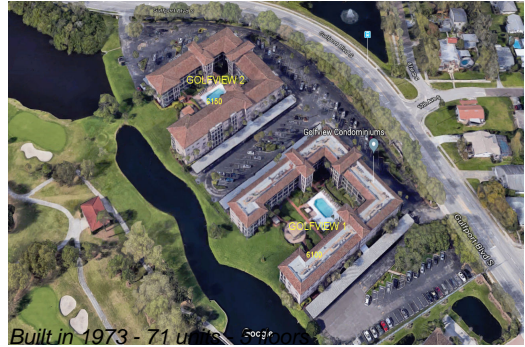

Unit 305 - Golfview II

305 - 6150 Gulfport Blvd S, Gulfport, FL, Pinellas 33707

Unit Information

MLS Number: U8235714
 Status: ACTIVE
 Size: 715 Sq ft.
 Bedrooms: 1
 Full Bathrooms: 1
 Half Bathrooms: 0
 Parking Spaces: Assigned, Covered, Deeded, Off Street, Reserved
 View: Golf Course, Pool
 Rental Price: \$1,900
 List PPSF: \$3