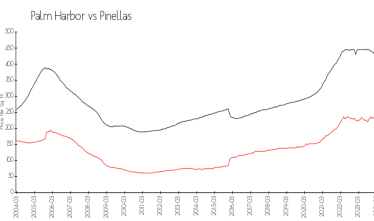

Unit 2141 Portofino PI # 2826 - Tuscany at Innisbrook

2141 Portofino PI # 2826 - 2107-2284 Portofino PI, Palm Harbor, FL, Pinellas 34683

Unit Information

MLS Number: U8238753
Status: ACTIVE
Size: 756 Sq ft.
Bedrooms: 1
Full Bathrooms: 1
Half Bathrooms: 0
Parking Spaces: Assigned, Guest
View: Trees/Woods
Rental Price: $1,550
List PPSF: $2

Building Information

Number of units: 396
Number of active listings for rent: 0
Number of active listings for sale: 9
Building inventory for sale: 2%
Number of sales over the last 12 months: 18
Number of sales over the last 6 months: 6
Number of sales over the last 3 months: 2

Building Association Information

Tuscany at Innisbrook Condominiums
2230 Tuscany Trce
Palm Harbor, FL 34683
727-943-5697

<http://www.tuscanyatinnisbrook.org/>

Market Information

Tuscany at Innisbrook:	$255/sq. ft.	Palm Harbor:	$225/sq. ft.
Palm Harbor:	$225/sq. ft.	Pinellas:	$419/sq. ft.

Inventory for Sale

Tuscany at Innisbrook	2%
Palm Harbor	2%
Pinellas	3%

Avg. Time to Close Over Last 12 Months

Tuscany at Innisbrook	29 days
Palm Harbor	34 days
Pinellas	62 days