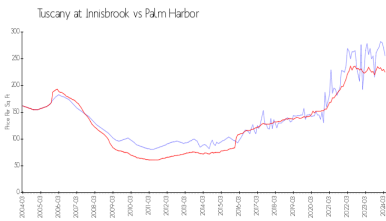

Unit 2141 Portofino PI # 2826 - Tuscany at Innisbrook

2141 Portofino PI # 2826 - 2107-2284 Portofino PI, Palm Harbor, FL, Pinellas 34683

Unit Information

MLS Number: U8238753
Status: ACTIVE
Size: 756 Sq ft.
Bedrooms: 1
Full Bathrooms: 1
Half Bathrooms: 0
Parking Spaces: Assigned, Guest
View: Trees/Woods
Rental Price: $1,550
List PPSF: $2

Building Information

Number of units: 396
Number of active listings for rent: 0
Number of active listings for sale: 9
Building inventory for sale: 2%
Number of sales over the last 12 months: 18
Number of sales over the last 6 months: 6
Number of sales over the last 3 months: 2

Building Association Information

Tuscany at Innisbrook Condominiums
2230 Tuscany Trce
Palm Harbor, FL 34683
727-943-5697

<http://www.tuscanyatinnisbrook.org/>

Market Information

Tuscany at Innisbrook:	$255/sq. ft.	Palm Harbor:	$225/sq. ft.
Palm Harbor:	$225/sq. ft.	Pinellas:	$419/sq. ft.

Inventory for Sale

Tuscany at Innisbrook	2%
Palm Harbor	2%
Pinellas	3%

Avg. Time to Close Over Last 12 Months

Tuscany at Innisbrook	29 days
Palm Harbor	34 days
Pinellas	62 days