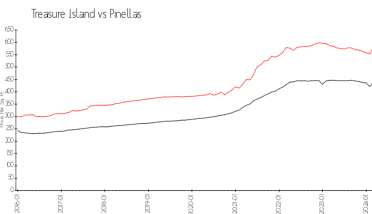

Market Information

Paradise Island Towers:	$339/sq. ft.	Treasure Island:	$573/sq. ft.
Treasure Island:	$573/sq. ft.	Pinellas:	$419/sq. ft.

Inventory for Sale

Paradise Island Towers	9%
Treasure Island	4%
Pinellas	3%

Avg. Time to Close Over Last 12 Months

Paradise Island Towers	88 days
Treasure Island	74 days
Pinellas	62 days