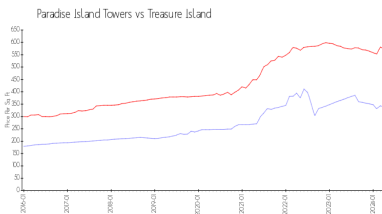

Market Information

Paradise Island Towers:	$339/sq. ft.	Treasure Island:	$573/sq. ft.
Treasure Island:	$573/sq. ft.	Pinellas:	$419/sq. ft.

Inventory for Sale

Paradise Island Towers	9%
Treasure Island	4%
Pinellas	3%

Avg. Time to Close Over Last 12 Months

Paradise Island Towers	88 days
Treasure Island	74 days
Pinellas	62 days